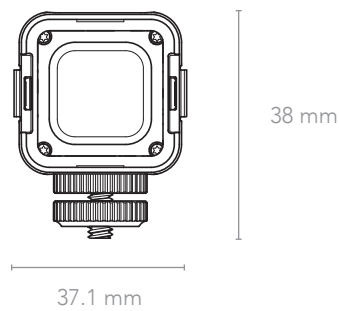

MicroLED

COMPACT ON-CAMERA LIGHT

The MicroLED is a compact rechargeable on-camera light. It is ideal for vlogging, newsgathering, mobile filmmaking and documentary production. The MicroLED features four adjustable brightness settings, and a clip-on diffuser with eight coloured filters. Power is supplied via the USB-C charging port, which both charges the internal battery and can also operate the light. Run time over four hours at low brightness.

Front view

Side view

MECHANICAL & ELECTRICAL SPECIFICATIONS

Connectivity: USB Type-C

Battery Usage Time (minutes):

Maximum Brightness: Up to 52
High Brightness: Up to 75
Medium Brightness: Up to 105
Low Brightness: Up to 255

Lumens (LUX)

Maximum Brightness 300
High Brightness 230
Medium Brightness 160
Low Brightness 60

Power Requirements: 5V = 2A

Weight (grams): 58.7

Dimensions (millimetres):
Length: 38.8
Width: 37.1
Height: 38