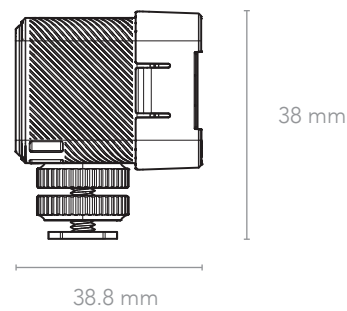

MicroLED

COMPACT ON-CAMERA LIGHT

The MicroLED is a compact rechargeable on-camera light. It is ideal for vlogging, newsgathering, mobile filmmaking and documentary production. The MicroLED features four adjustable brightness settings, and a clip-on diffuser with eight coloured filters. Power is supplied via the USB-C charging port, which both charges the internal battery and can also operate the light. Run time over four hours at low brightness.

Front view

Side view

MECHANICAL & ELECTRICAL SPECIFICATIONS

Connectivity: USB Type-C

Battery Usage Time (minutes):

Maximum Brightness: Up to 52
High Brightness: Up to 75
Medium Brightness: Up to 105
Low Brightness: Up to 255

Lumens (LUX)

Maximum Brightness 300
High Brightness 230
Medium Brightness 160
Low Brightness 60

Power Requirements: 5V = 2A

Weight (grams): 58.7

Dimensions (millimetres):
Length: 38.8
Width: 37.1
Height: 38